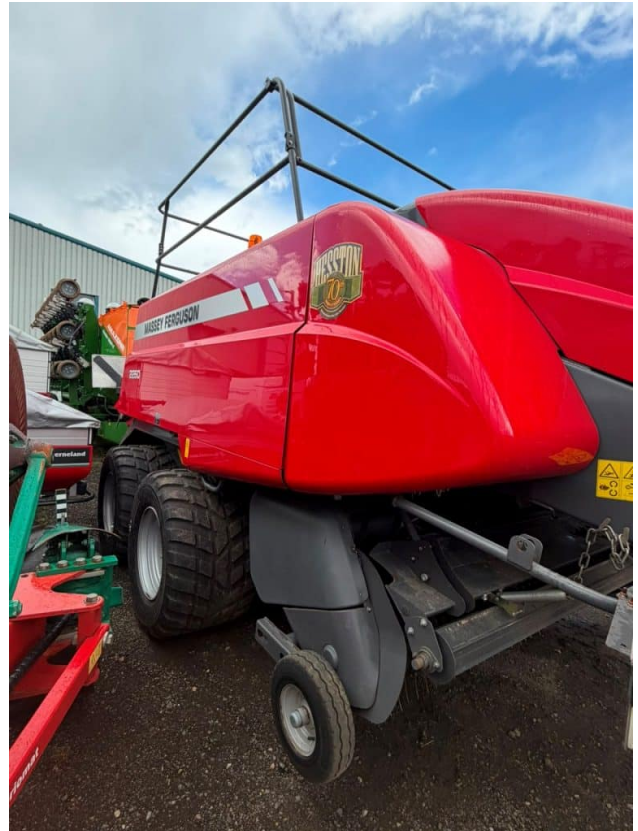

# MASSEY FERGUSON 2260 LARGE SQUARE BALER

COMBINES & BALERS

**£59,000.00 + VAT**

Manufacturer: **Massey Ferguson**  
Hours: **N/A**  
Year: **2014**

Engine HP: **N/A**  
Condition: **Used**  
Serial Number: **21058339**

## Machine Specifications

BRAND NEW SET OF 4 TYRES LATE HARVEST 2025.  
84,600 bales.

 **APPROVED**  
USED MACHINERY SPECIALISTS  
POWERED BY  
THURLOW NUNN STANDEN

This Machine will come with a  
minimum  
either Manufacturers or TNS  
Assured

# MASSEY FERGUSON 2260 LARGE SQUARE BALER

COMBINES & BALERS